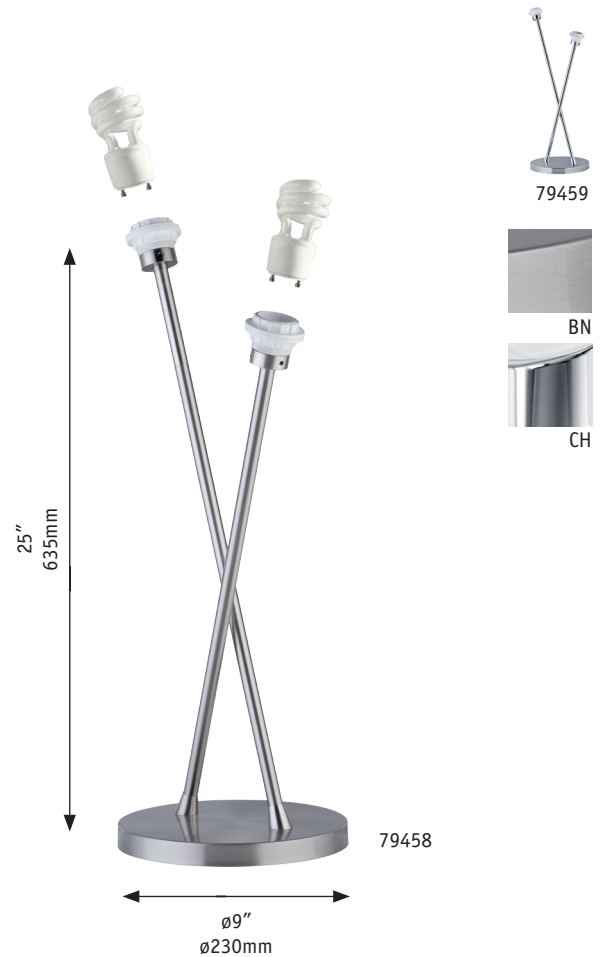

2Easy Basic - Double Table Lamp (GU24 Base)

Bulb: Includes 2 x 13W GU24 CFL Bulbs.
Bulb capacity rated up to 42W max.

Voltage: 120V

Dimensions: $\varnothing 9'' \varnothing 25''$
($\varnothing 230\text{mm} \varnothing 635\text{mm}$)

Energy
Saver

5 Year Product Guarantee

Article #: **79458, 79459**

Article

79458 - BN (Brushed Nickel)

79459 - CH (Chrome)

01-2012

Information in this document is subject to change without notice